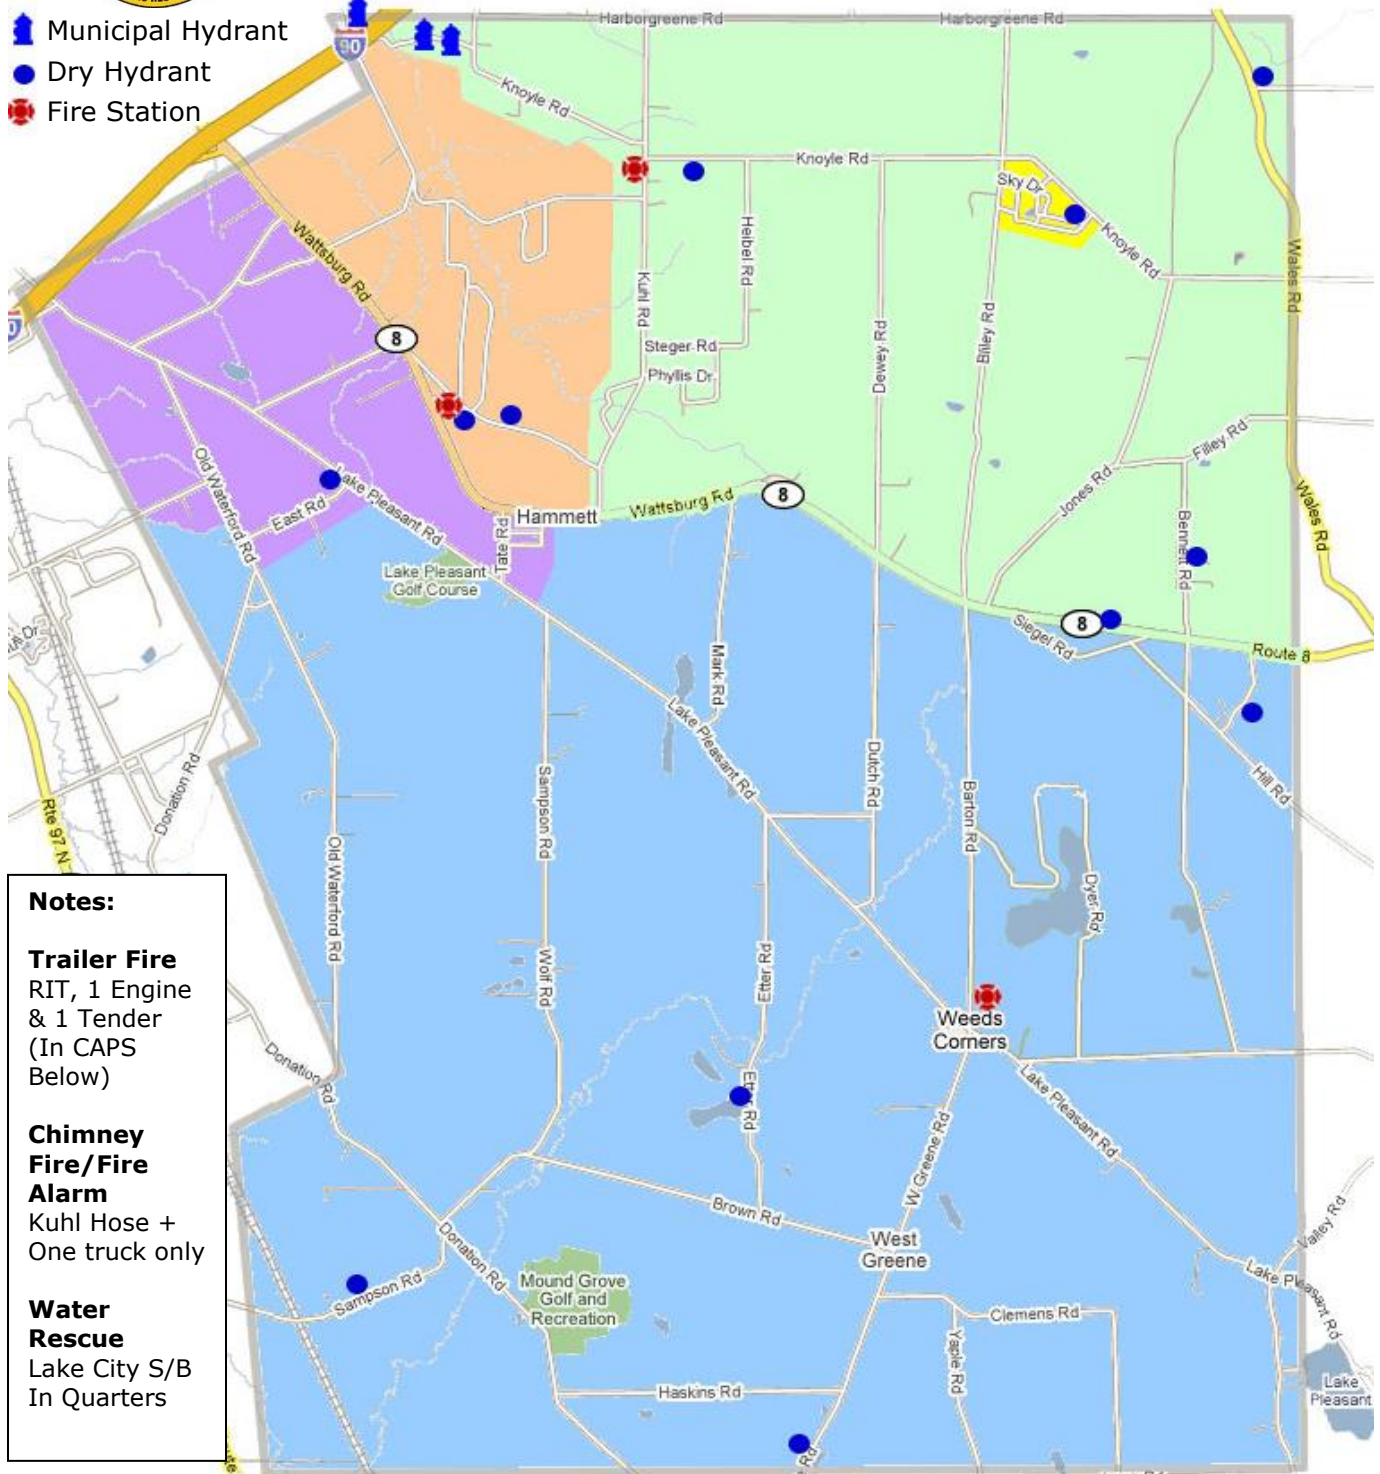

## Greene Twp, Erie County, PA

Revised February 2015

-  Municipal Hydrant
-  Dry Hydrant
-  Fire Station

### Notes: