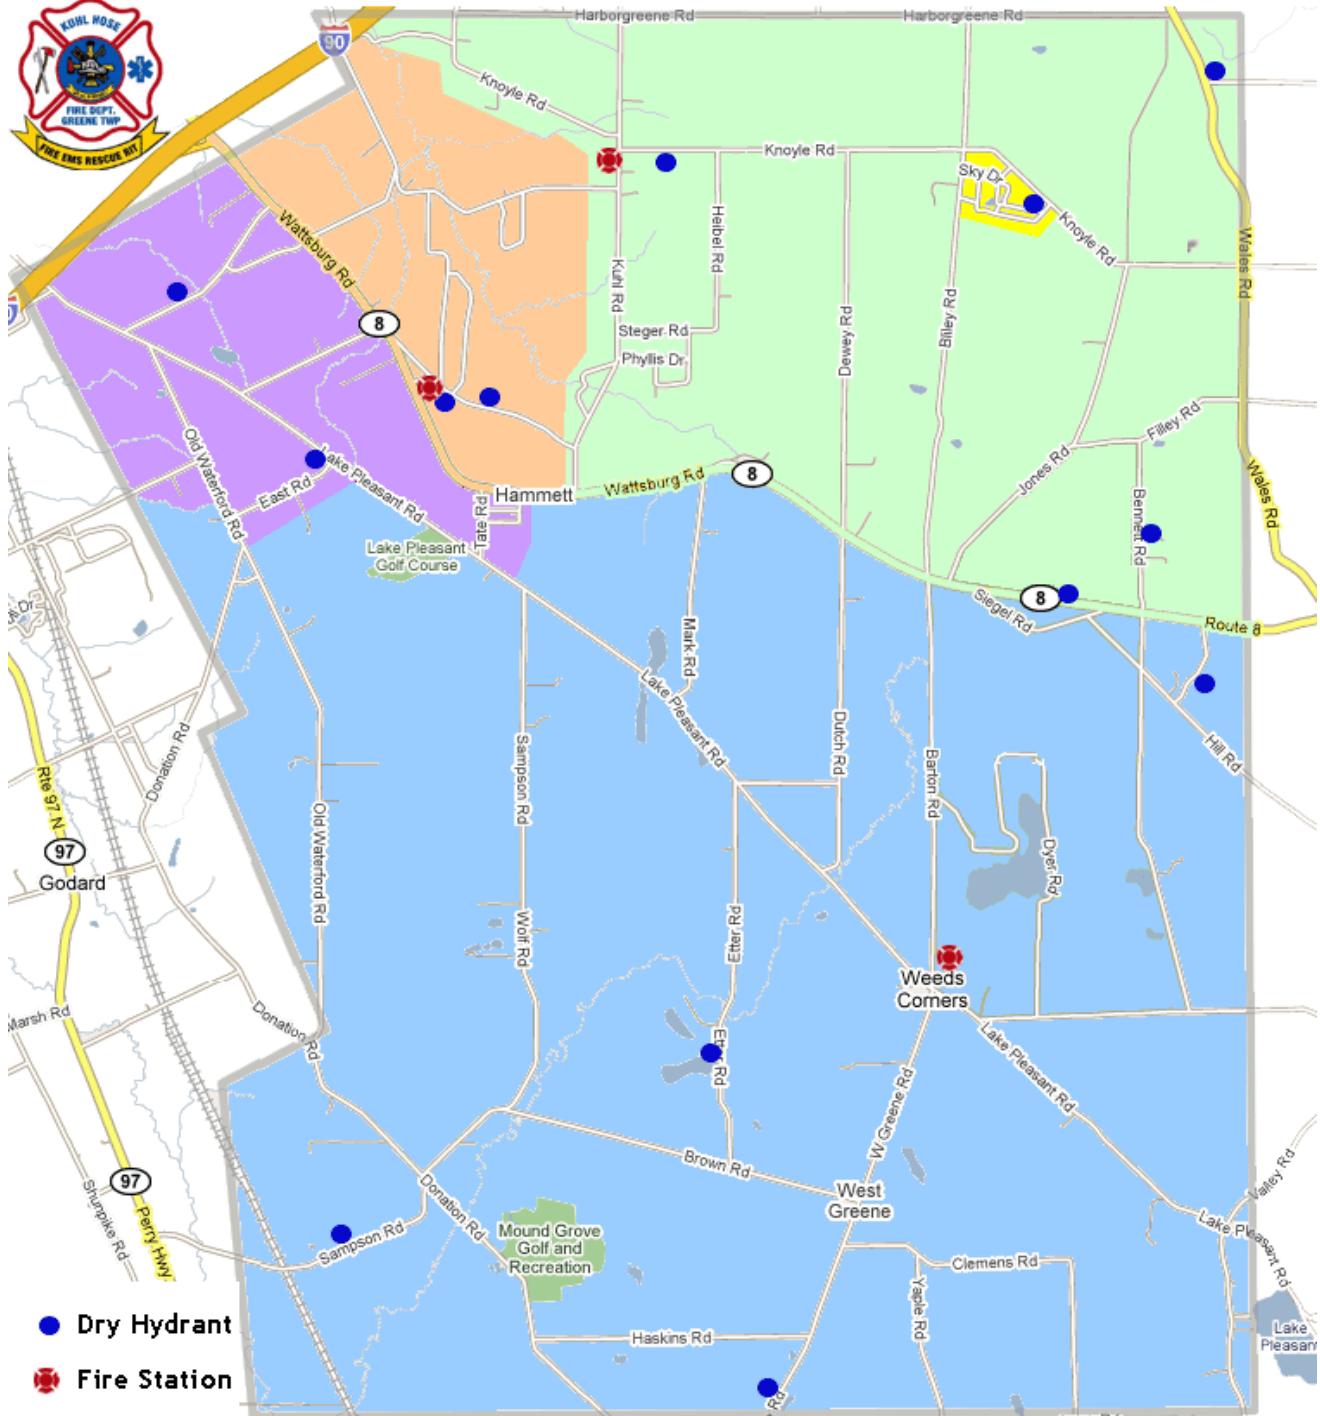

Kuhl Hose Company Preplans

Greene Twp, Erie County, PA

Revised March 2011

Box	6801	6802	6803	6804	6805
Location	South of Rt 8 from Tate & East Rds to Twp. Line	NW Corner of Twp West of Tate/East Rds South of Rt. 8	Rt. 8 & North to Knoyle Rd. East to Kuhl Rd.	NE Corner of Twp. North of Rt. 8 Kuhl Rd. & East	Woodhaven Mobile Home Park
Belle Valley	Engine	Engine	Truck	Engine	
Perry Hiway	Truck	Truck	Engine	Engine	
Brookside	Engine	Engine	Engine	Truck	Engine
Wattsburg	Tender	Tender	Tender	Tender	Tender
Waterford	RIT + Tender	RIT + Tender	RIT	RIT	RIT
Greenfield			Tender	Tender	

Kuhl Hose Company Preplan Map

Box	6801	6802	6803	6804	6805
Location	South of Rt 8 from Tate & East Rds to Twp. Line	NW Corner of Twp West of Tate/East Rds South of Rt. 8	Rt. 8 & North to Knoyle Rd. East to Kuhl Rd.	NE Corner of Twp. North of Rt. 8 Kuhl Rd. & East	Woodhaven Mobile Home Park